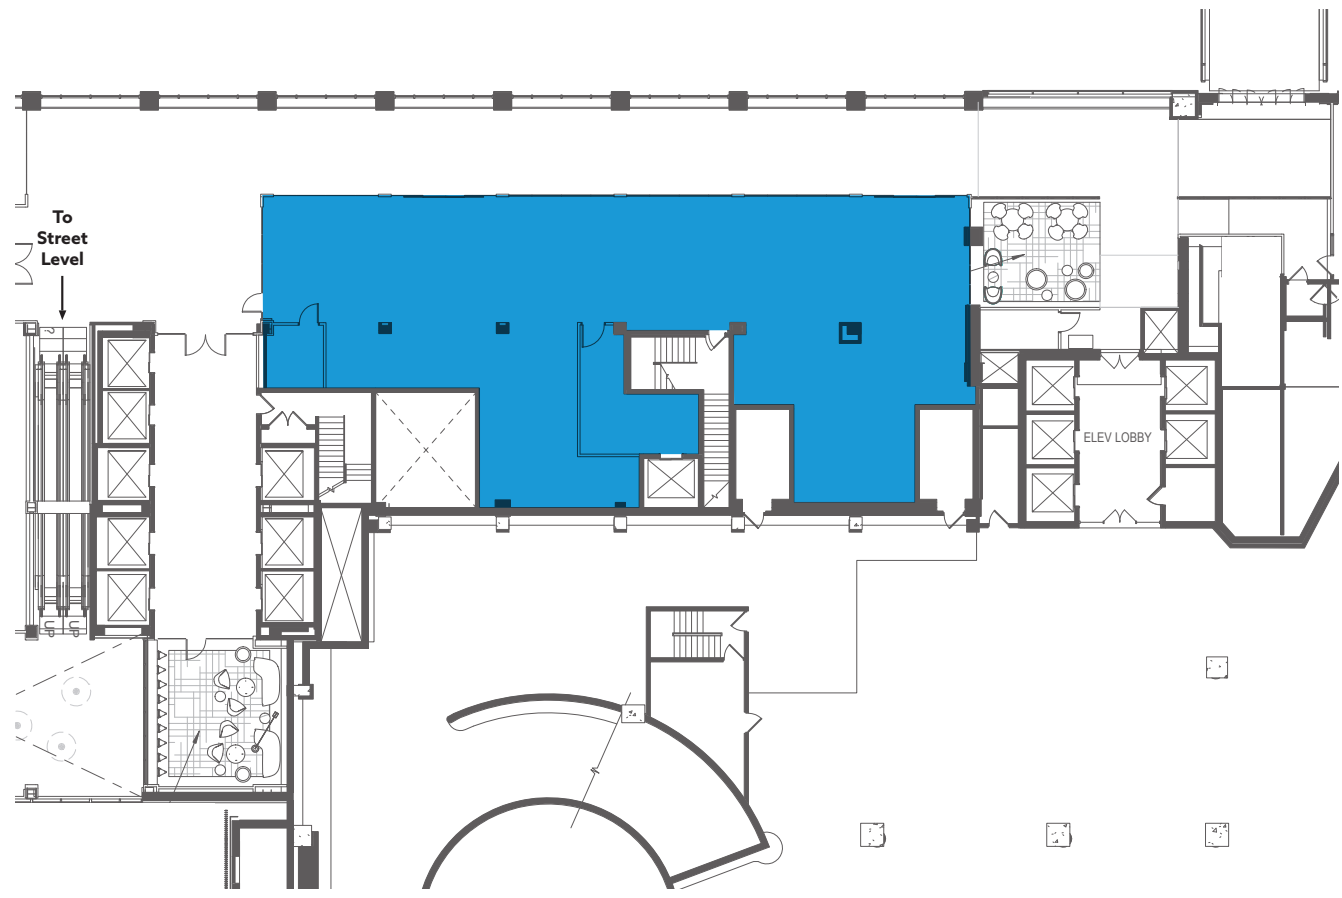

SKYWAY TO IDS

RETAIL
SKYWAY LEVEL
4,373 SF
SUITE 250

RETAIL LEASING

Tony Strauss
anthony.strauss@colliers.com
952 897 7882

Kris Schisel
kris.schisel@colliers.com
952 897 7715

801 Nicollet Mall, Minneapolis, MN