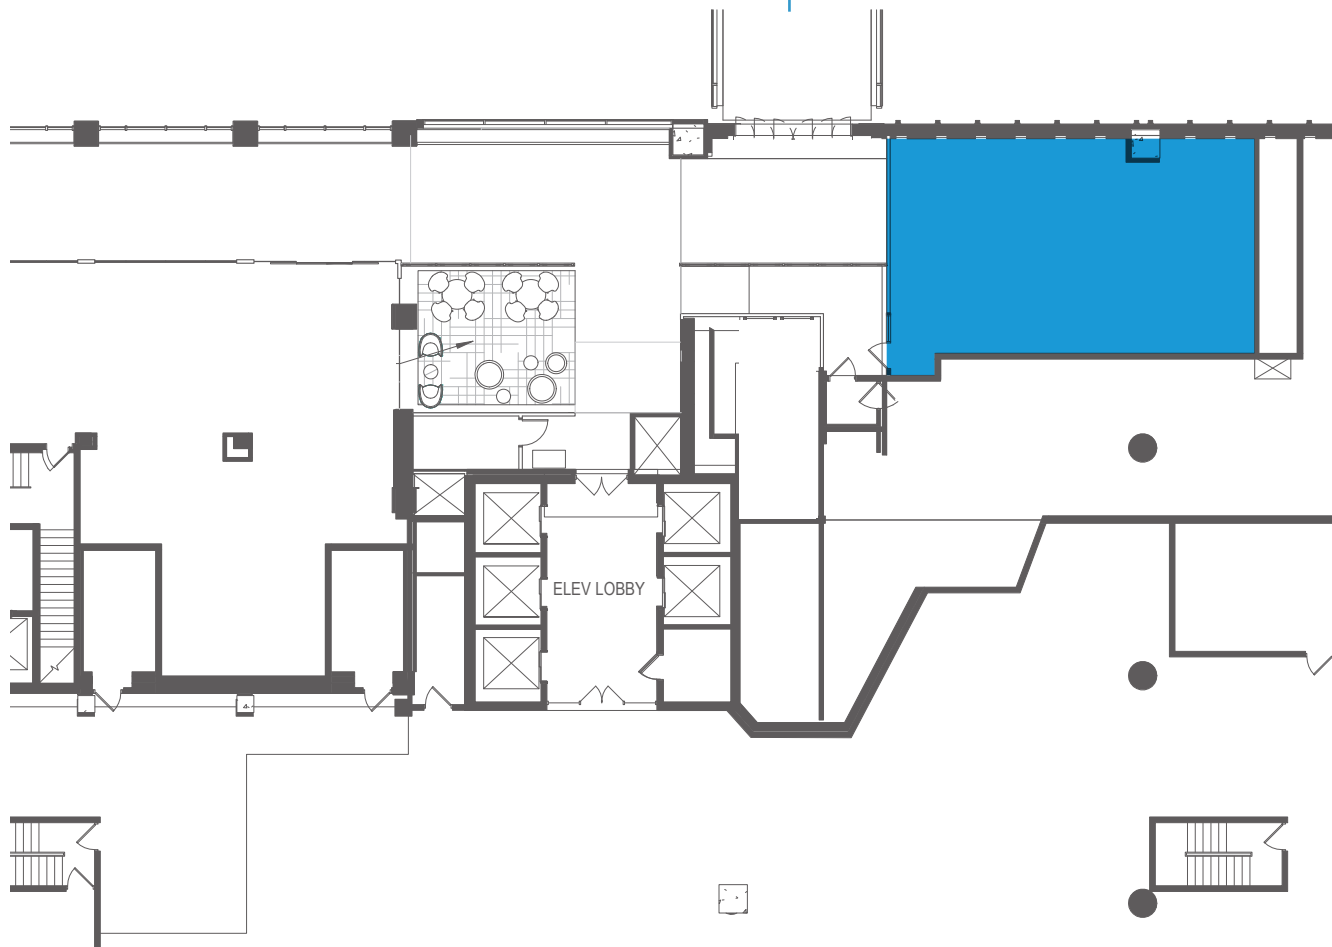

SKYWAY TO IDS

RETAIL
SKYWAY LEVEL
1,435 SF
SUITE 201

RETAIL LEASING

Tony Strauss

anthony.strauss@colliers.com
952 897 7882

Kris Schisel

kris.schisel@colliers.com
952 897 7715

801 Nicollet Mall, Minneapolis, MN